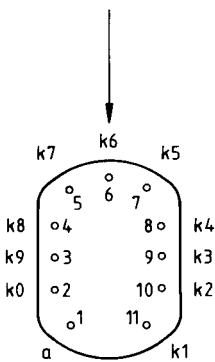

Gas Discharge Displays

**ZM 1180
with color filter**
**ZM 1182
without color filter**

RAL0001-7

ZM 1336 without color filter

RAL0002-F

Dimensions in mm

Type	Ordering code	Price each
ZM 1180 ¹⁾ ZM 1182 ¹⁾	Q73-X4873 Q73-X4874	1 +
Multiplex operation ZM 1336	Q73-X4978	