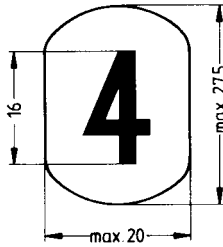

Gas Discharge Displays

**ZM 1180
with color filter**
**ZM 1182
without color filter**

RAL0001-7

ZM 1336 without color filter

RAL0002-F

Dimensions in mm

Type	Ordering code	Price each
ZM 1180 ¹⁾ ZM 1182 ¹⁾	Q73-X4873 Q73-X4874	1 +
Multiplex operation ZM 1336	Q73-X4978	