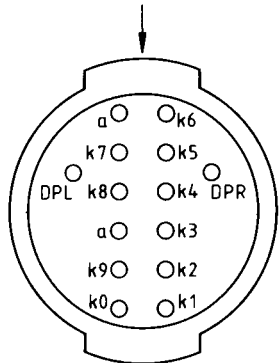

Gas Discharge Displays

**ZM 1180
with color filter**
**ZM 1182
without color filter**

RAL0001-7

ZM 1336 without color filter

RAL0002-F

Dimensions in mm

Type	Ordering code	Price each
ZM 1180 ¹⁾ ZM 1182 ¹⁾	Q73-X4873 Q73-X4874	1 +
Multiplex operation ZM 1336	Q73-X4978	

¹⁾ R6 Fsg 1014 for conventional wiring only upon request at your nearest Siemens Office.