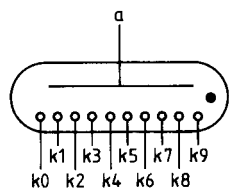

Gas Discharge Displays

**ZM 1180
with color filter**
**ZM 1182
without color filter**

RAL0001-7

ZM 1336 without color filter

RAL0002-F

Dimensions in mm

Type	Ordering code	Price each
ZM 1180 ¹⁾ ZM 1182 ¹⁾	Q73-X4873 Q73-X4874	1 +
Multiplex operation ZM 1336	Q73-X4978	