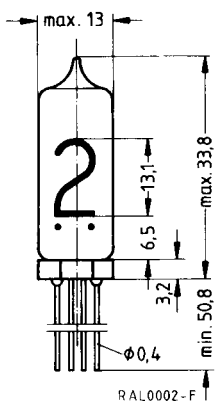

Gas Discharge Displays

**ZM 1180
with color filter**
**ZM 1182
without color filter**

RAL0001-7

ZM 1336 without color filter

RAL0002-F

Dimensions in mm

Type	Ordering code	Price each
ZM 1180 ¹⁾ ZM 1182 ¹⁾	Q73-X4873 Q73-X4874	1 +
Multiplex operation ZM 1336	Q73-X4978	

¹⁾ R6 Fsg 1014 for conventional wiring only upon request at your nearest Siemens Office.